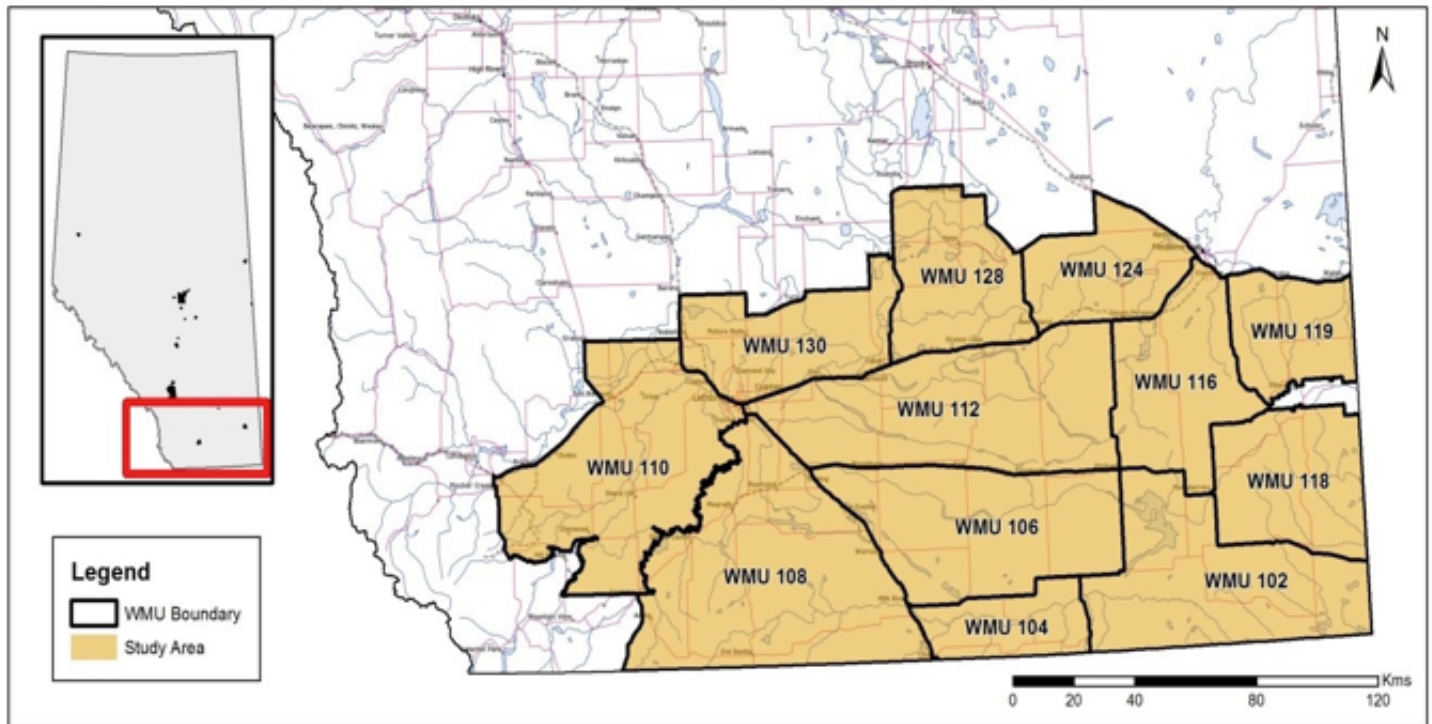

## ACA Pheasant/Partridge Pointing Dog Study Area

Figure 1. General study area of pointing dog transect surveys.

Survey results	Ring-necked pheasant				Grey partridge			
	<u>2012</u>	<u>2013</u>	<u>2014</u>	<u>2015</u>	<u>2012</u>	<u>2013</u>	<u>2014</u>	<u>2015</u>
<b>Distance Surveyed (km)</b>	53.6	60	30	46	53.6	60	30	46
<b>Total count</b>	111	215	73	155	354	420	397	292
<b>Flushes/hour</b>	1.37	2.59	1.96	2.44	1.37	1.59	3.53	2.15
<b>Birds/km walked</b>	2.07	3.58	2.43	3.37	6.6	7	13.2	6.35